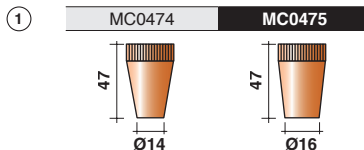

POS	CODE	REF	
28	AR0180		Euro connector cooled without hose gaz
29	FA0290		
30	FB0688		
31	FB0182		
32	EA1274		
33	EA1273		
34		ASP1651440	Torch hose 1,4M Ø 40mm without ring fitting
35		ASP3700800	Connection hose Ø 50/40mm
36		ASP1651450	Hose 1,4m without ring fitting Ø 50mm
36		ASP1652450	Hose 2,4m without ring fitting Ø 50mm
36		ASP1653450	Hose 3,4m without ring fitting Ø 50mm

Ø	Cu	Cu for Al	CuCrZr
0,8	MD0005-08	MD0005-58	MD0005-78
0,9	MD0005-09	MD0005-59	
1,0	MD0005-10	MD0005-60	MD0005-80
1,2	MD0005-12	MD0005-62	MD0005-82
1,4	MD0005-14		MD0005-84
1,6	MD0005-16	MD0005-66	MD0005-86
2,0	MD0005-20	MD0005-70	
2,4	MD0005-24	MD0005-74