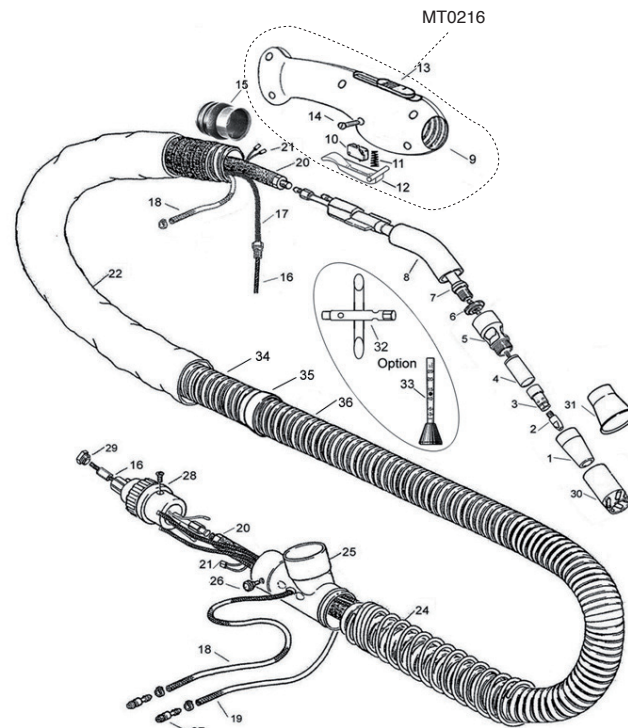

EN 60974-7

POS	CODE	REF	
4		ASP710100	
5	FB0695		
6	MQ0356		
7	MG0250	ASP1113650	Torch body without separate gaz
8	FB0682		
-	MT0216		Handle kit
9	MP0211		
10	BX0021		
11	EA1270		
12	BW0593		
13	BW0592		
14	EA1271		
15	FB0690		
17		ASP2293001	Hose for welding liner 3m
17		ASP2294001	Hose for welding liner 4m
17		ASP2295001	Hose for welding liner 5m
18		ASP2273000	Inlet water tube 3m
18		ASP2274000	Inlet water tube 4m
18		ASP2275000	Inlet water tube 5m
19		ASP2270600	Outlet water tube 0.60m
20		ASP2263035	Cooled coaxial torch cable 3m
20		ASP2264035	Cooled coaxial torch cable 4m
20		ASP2265035	Cooled coaxial torch cable 5m
21		ASP2303000	Control cable 3m with connectors
21		ASP2304000	Control cable 4m with connectors
21		ASP2305000	Control cable 5m with connectors
22	MQ0188		Smoke hose protection 1,40m Ø 40mm
22		ASP1502540	Smoke hose protection 2,50m Ø 40mm
22		ASP1503540	Smoke hose protection 3,50m Ø 40mm
22		ASP1504540	Smoke hose protection 4,50m Ø 40mm
24		ASP1700051	Metalic spring for hose Ø 50-50mm
25		ASP1940250	Ø 50mm
26		ASP2100000	
27		ASP3000000	

POS	CODE	REF	
28	AR0180		Euro connector cooled without hose gaz
29	FA0290		
30	FB0688		
31	FB0182		
32	EA1274		
33	EA1273		
34		ASP1651440	Torch hose 1,4M Ø 40mm without ring fitting
35		ASP3700800	Connection hose Ø 50/40mm
36		ASP1651450	Hose 1,4m without ring fitting Ø 50mm
36		ASP1652450	Hose 2,4m without ring fitting Ø 50mm
36		ASP1653450	Hose 3,4m without ring fitting Ø 50mm

Wire 1,0 ± 1,2	red		Wire 1,2 ± 1,6	black		Wire 1,2 ± 1,6	graphite	
	m			m			m	
	3.6	GM0452		3.6	GM0455		3.5	GM0461
	4.6	GM0453		4.6	GM0456		4.5	GM0464
5.6	GM0454	5.6	GM0457	5.5	GM0465			

MG0240 - REF ASP1113550
 OLD TORCH BODY, SEPARATE GAZ
ASP2420340
 OLD EURO CONNECTION, SEPARATE GAZ