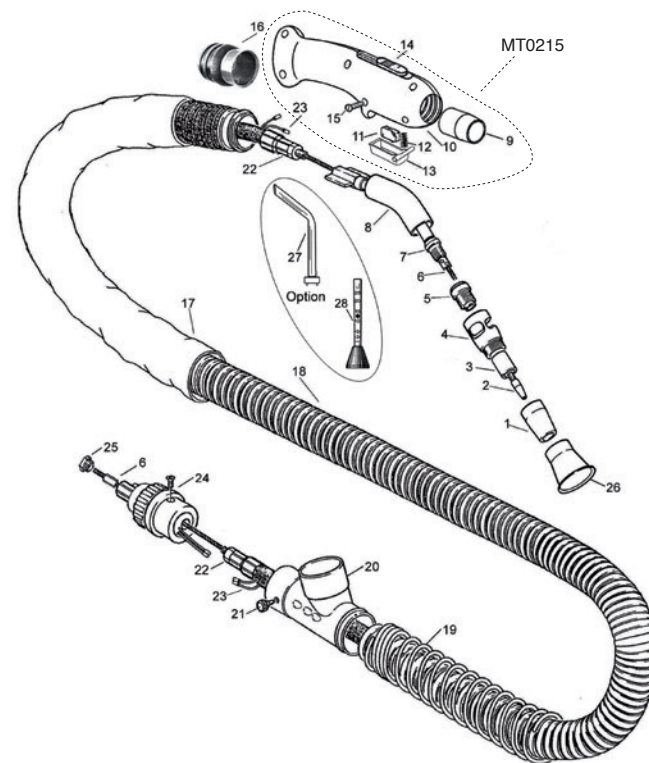

TURBOPLUS T 250A

CODE	↔	EURO
MA1472	3 m	EURO
MA1473	4 m	EURO
MA1474	5 m	EURO

EN 60974-7

POS	CODE	REF
3	MQ0350	Ø 14
3	MQ0352	Ø 16
4	FB0692	
5	MQ0351	
7	MF0340	
8	FB0680	
9	BW0590	
-	MT0215	Handle kit
10	MP0210	
11	BX0021	
12	EA1270	
13	BW0591	
14	BW0592	
15	EA1271	
16	FB0690	
17	MQ0188	ASP1501440 Protection hose 1.40m Ø 40mm
17		ASP1502540 Protection hose 2.50m Ø 40mm
17		ASP1503540 Protection hose 3.50m Ø 40mm
17		ASP1504540 Protection hose 4.50m Ø 40mm
18		ASP1652540 2,5m without ring fitting
18	MQ0190	3,5m without ring fitting
18		ASP1654540 4,5m without ring fitting
19	ASP1700051	Metallic spring for hose Ø 50-40mm
20	ASP1940350	Ø 50mm
21	ASP2100000	
22	ASP2202725	Coaxial cable 2.70m 15mm²
22	ASP2203725	Coaxial cable 3.70m 15mm²
22	ASP2204725	Coaxial cable 4.70m 15mm²
23	ASP2303000	Control cable 3m with connectors
23	ASP2304000	Control cable 4m with connectors
23	ASP2305000	Control cable 5m with connectors
24	ASP24100250	
25	FA0290	
26	FB0685	ASP2602500
27	EA1272	ASP3300003
28	EA1273	ASP3800000

②

Ø	Cu	Cu for Al	CuCrZr
0,6	MD0009-06		MD0009-76
0,8	MD0009-08	MD0009-58	MD0009-78
0,9	MD0009-09		
1,0	MD0009-10	MD0009-60	MD0009-80
1,2	MD0009-12	MD0009-62	MD0009-82
1,4	MD0009-14		MD0009-84
1,6	MD0009-16	MD0009-66	MD0009-86

⑥

Wire 0,8 ÷ 1,0	blue		graphite	
	m	Steel	m	
	3.3	ASP1013310	3.3	ASP1003310
	4.3	GM0450	4.3	GM0466
5.3	GM0451	5.3	GM0467	

STANDARD