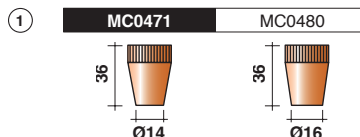

TURBOPLUS T 250A

CODE	↔	EURO
MA1472	3 m	EURO
MA1473	4 m	EURO
MA1474	5 m	EURO

EN 60974-7

POS	CODE	REF
3	MQ0350	Ø 14
3	MQ0352	Ø 16
4	FB0692	
5	MQ0351	
7	MF0340	
8	FB0680	
9	BW0590	
-	MT0215	Handle kit
10	MP0210	
11	BX0021	
12	EA1270	
13	BW0591	
14	BW0592	
15	EA1271	
16	FB0690	
17	MQ0188	ASP1501440 Protection hose 1.40m Ø 40mm
17		ASP1502540 Protection hose 2.50m Ø 40mm
17		ASP1503540 Protection hose 3.50m Ø 40mm
17		ASP1504540 Protection hose 4.50m Ø 40mm
18		ASP1652540 2,5m without ring fitting
18	MQ0190	3,5m without ring fitting
18		ASP1654540 4,5m without ring fitting
19	ASP1700051	Metallic spring for hose Ø 50-40mm
20	ASP1940350	Ø 50mm
21	ASP2100000	
22	ASP2202725	Coaxial cable 2.70m 15mm²
22	ASP2203725	Coaxial cable 3.70m 15mm²
22	ASP2204725	Coaxial cable 4.70m 15mm²
23	ASP2303000	Control cable 3m with connectors
23	ASP2304000	Control cable 4m with connectors
23	ASP2305000	Control cable 5m with connectors
24	ASP24100250	
25	FA0290	
26	FB0685	ASP2602500
27	EA1272	ASP3300003
28	EA1273	ASP3800000

②

Ø	Cu	Cu for Al	CuCrZr
0,6	MD0009-06		MD0009-76
0,8	MD0009-08	MD0009-58	MD0009-78
0,9	MD0009-09		
1,0	MD0009-10	MD0009-60	MD0009-80
1,2	MD0009-12	MD0009-62	MD0009-82
1,4	MD0009-14		MD0009-84
1,6	MD0009-16	MD0009-66	MD0009-86