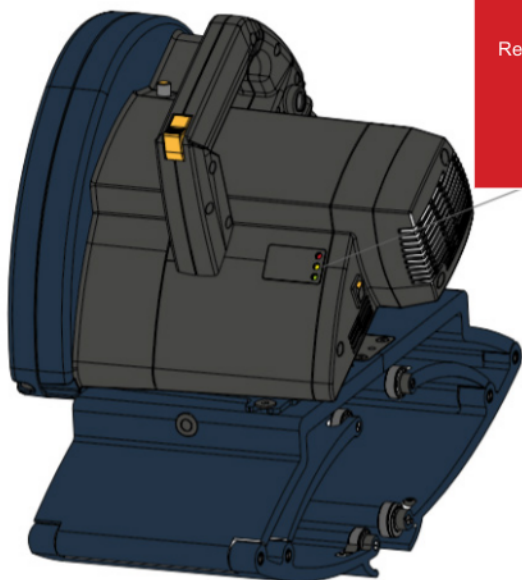

PipeCut 360 Pro Series ADVANTAGES

- ☑ Extremely safe to use
- ☑ Easy to use
- ☑ Powerful and durable
- ☑ Overload indicator for an optimal cutting speed
- ☑ Laser indicator for an exact alignment for the blade
- ☑ Easy to transport

PipeCut 360 Pro Series

Voltage/Power/Current 220-240 V | 2500 W | 12 A

Ø Blade diameter 165 mm

Range of use 75 mm - 360 mm

Pipe material

Suitable for all pipe materials such as steel, plastic (PE, PP, PVC, etc.), stainless steel, copper, aluminum and cast iron.

- TCT 165, for steel, copper and plastic pipes
- Diamant X 165 Cutting Disc, for cast iron pipes
- ALU 165, for all plastic and aluminum pipes
- Cermet 165, for steel and stainless steel pipes

OPTICAL indication of the ideal cutting speed to protect the motor and the saw blades

LED INDICATE	OVER HEATING SITUATION	TEXT ON THE STICKER ON SIDE OF LIGHT
Green (steady)	Motor temperature low, full power available.	GO AHEAD
Yellow blinking	Motor temperature high, but not critical yet, full power available.	SLOWER THE FEED SPEED
Red blinking	Motor temperature critical, motor protection active with slow running, fully unload the cutting blades to let the motor cool down while slowly running. OVER CURRENT SITUATION Over current situation has realized. Motor protection active with slow running, fully unload the cutting blades to let the motor cool down while slowly running.	LET THE MOTOR RUN UNTIL GREEN LIGHT IS ON

exact
PRO SERIES PIPECUT 360